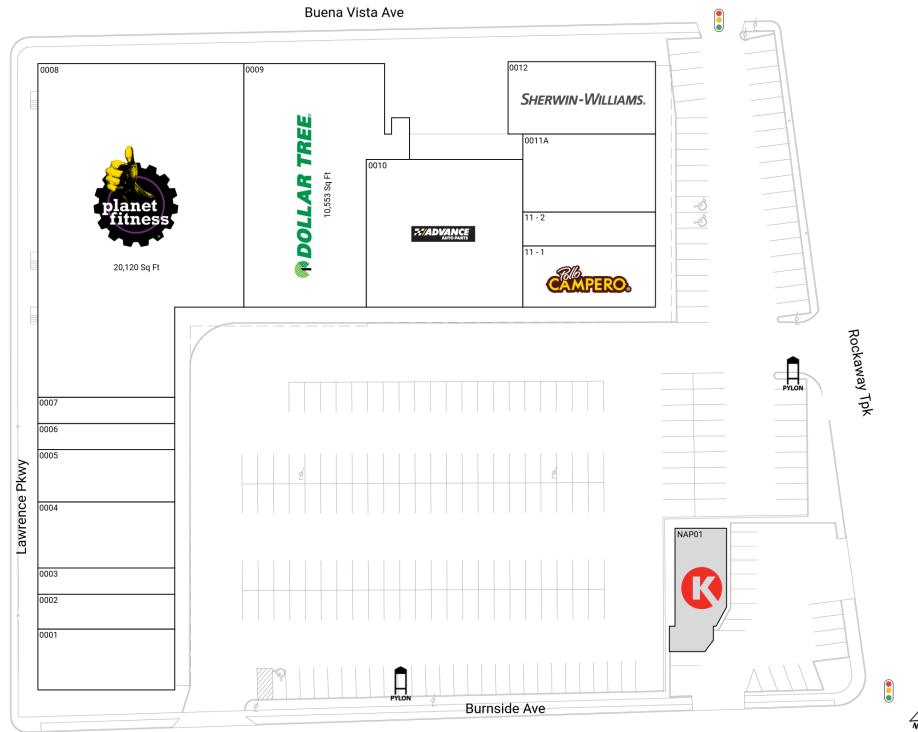

Falcaro's Plaza

274-296 Burnside Avenue | Lawrence, NY 11559

Nassau County New York-Newark-Jersey City, NY-NJ 61,904 Sq Ft

40.6245, -73.7365

Current Tenants Space size listed in square feet

0001	Metro Physical Therapy	2,730
0002	99 Cents Store	1,560
0003	Chimichurri Burger	1,170
0004	Laundry Palace	2,960
0005	Island Bagel Bar	2,340
0006	Daisy Nail Art	1,170
0007	Madison Cleaners	1,170
0008	Planet Fitness	20,120
0009	Dollar Tree	10,553
0010	Advance Auto Parts	7,448
0011A	Tanya Wine and Liquors	3,273
11 - 1	Pollo Campero	2,675
11 - 2	Lawrence Unisex	1,375
0012	Sherwin-Williams	3,360
NAP01	Circle K Stores	0

This site plan is for illustrative and information purposes only, showing the general layout of the shopping center; and is not a legal survey. Brixmor makes no representation or warranty that the shopping center is exactly as depicted as site conditions and tenant mix are subject to change over time.